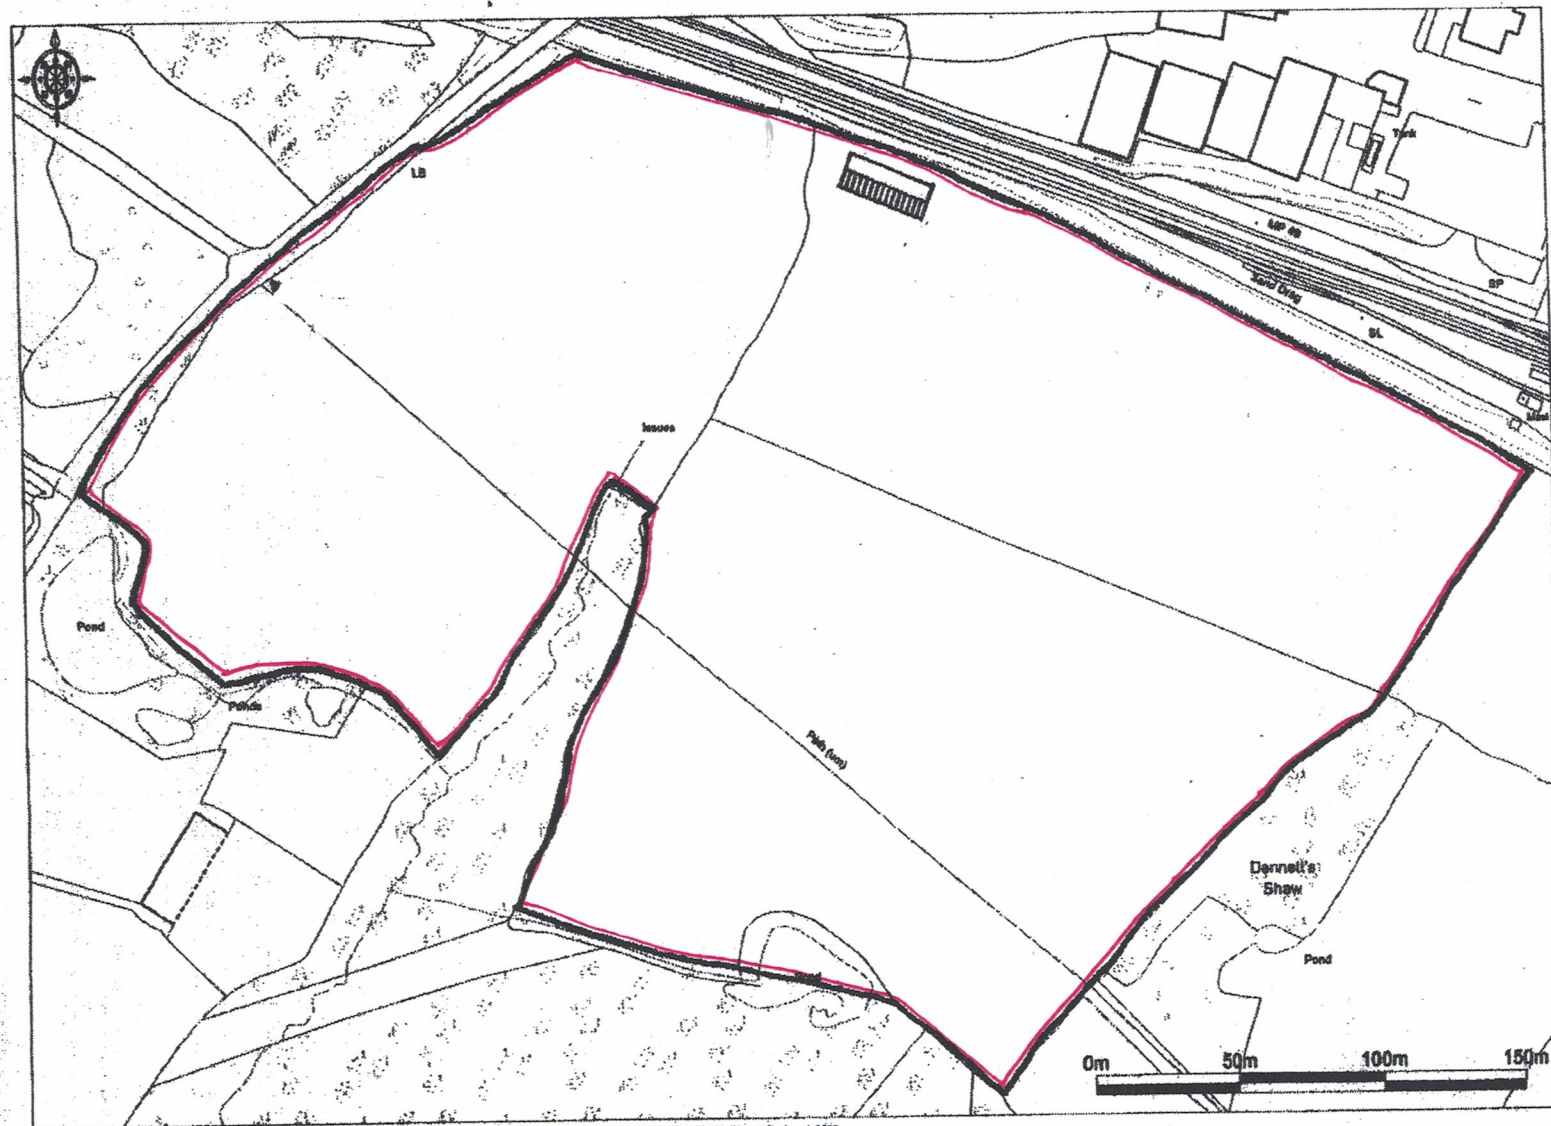

Kilnwood Meadow, Old Ham Lane, Lenham, Kent. ME17 2LT

Ordnance Survey © Crown Copyright 2010. All rights reserved. Licence number 100030449. Plotted Scale - 1:2500