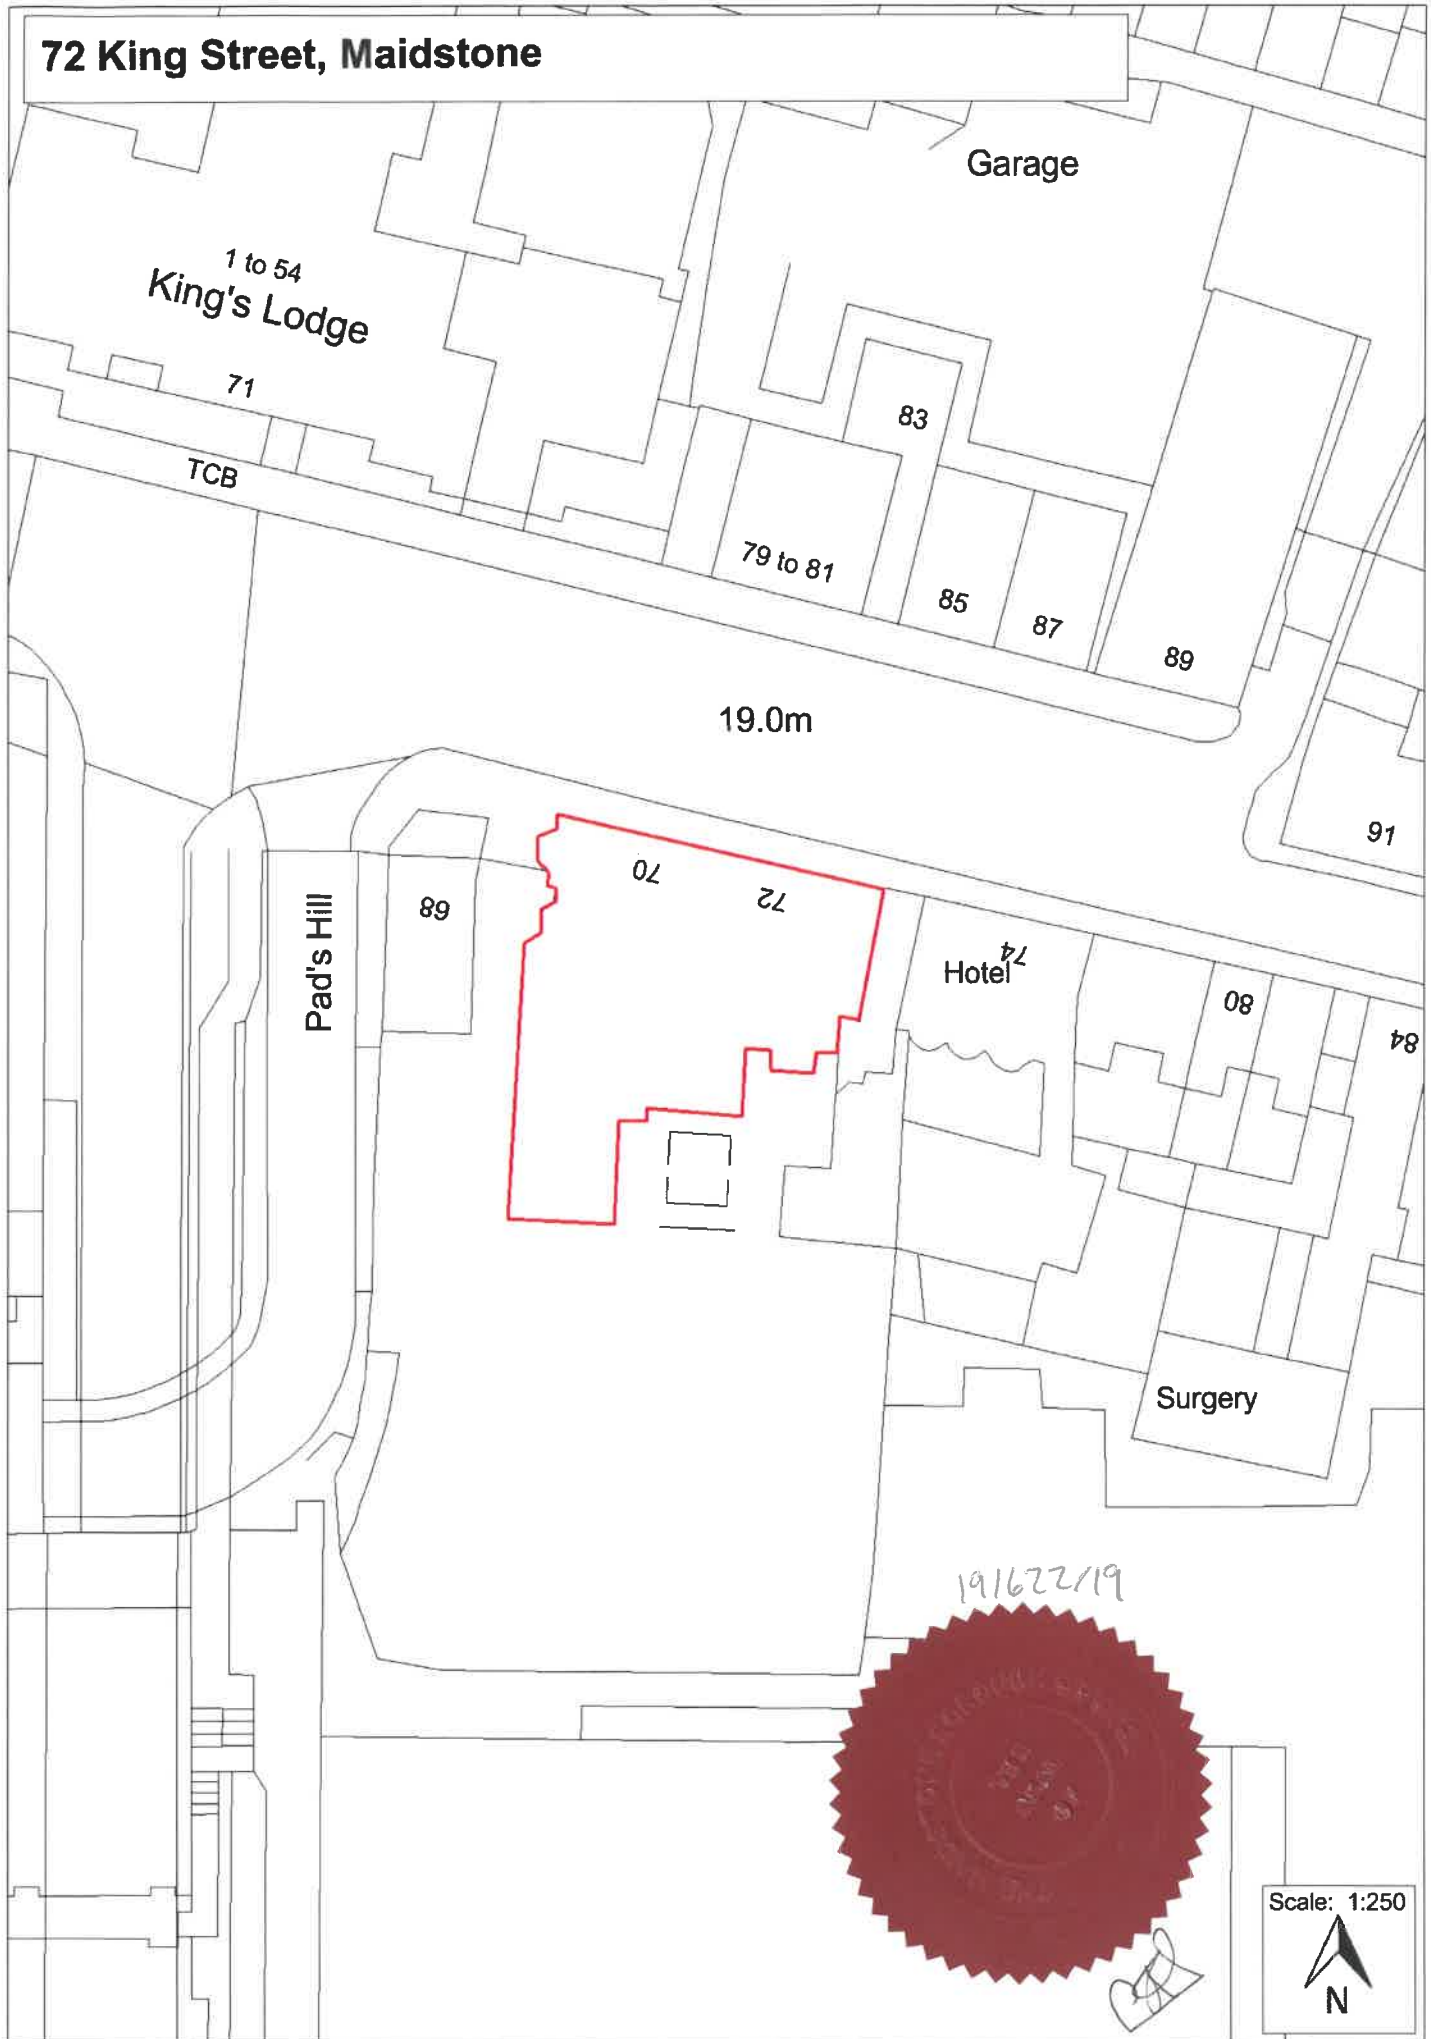

72 King Street, Maidstone

Garage

1 to 54
King's Lodge

71

TCB

19.0m

83

79 to 81

85

87

89

91

Pad's Hill

88

70

72

Hotel
74

80

84

Surgery

191622/19

Scale: 1:250